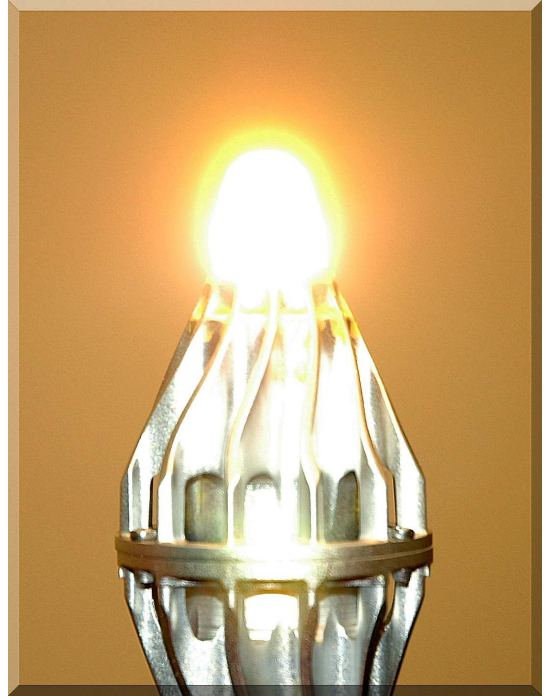

ILLUMINATION
MACHINES

Omnilamp™
LED A19

- 800 lumens
- 2900K
- 90CRI
- 10 Watts
- Dimmable
- 35,000hr life (L70)
- 3-year warranty
- Omnidirectional intensity distribution

Technology

- Luminescent glass filament
- Remote phosphor with active optical control